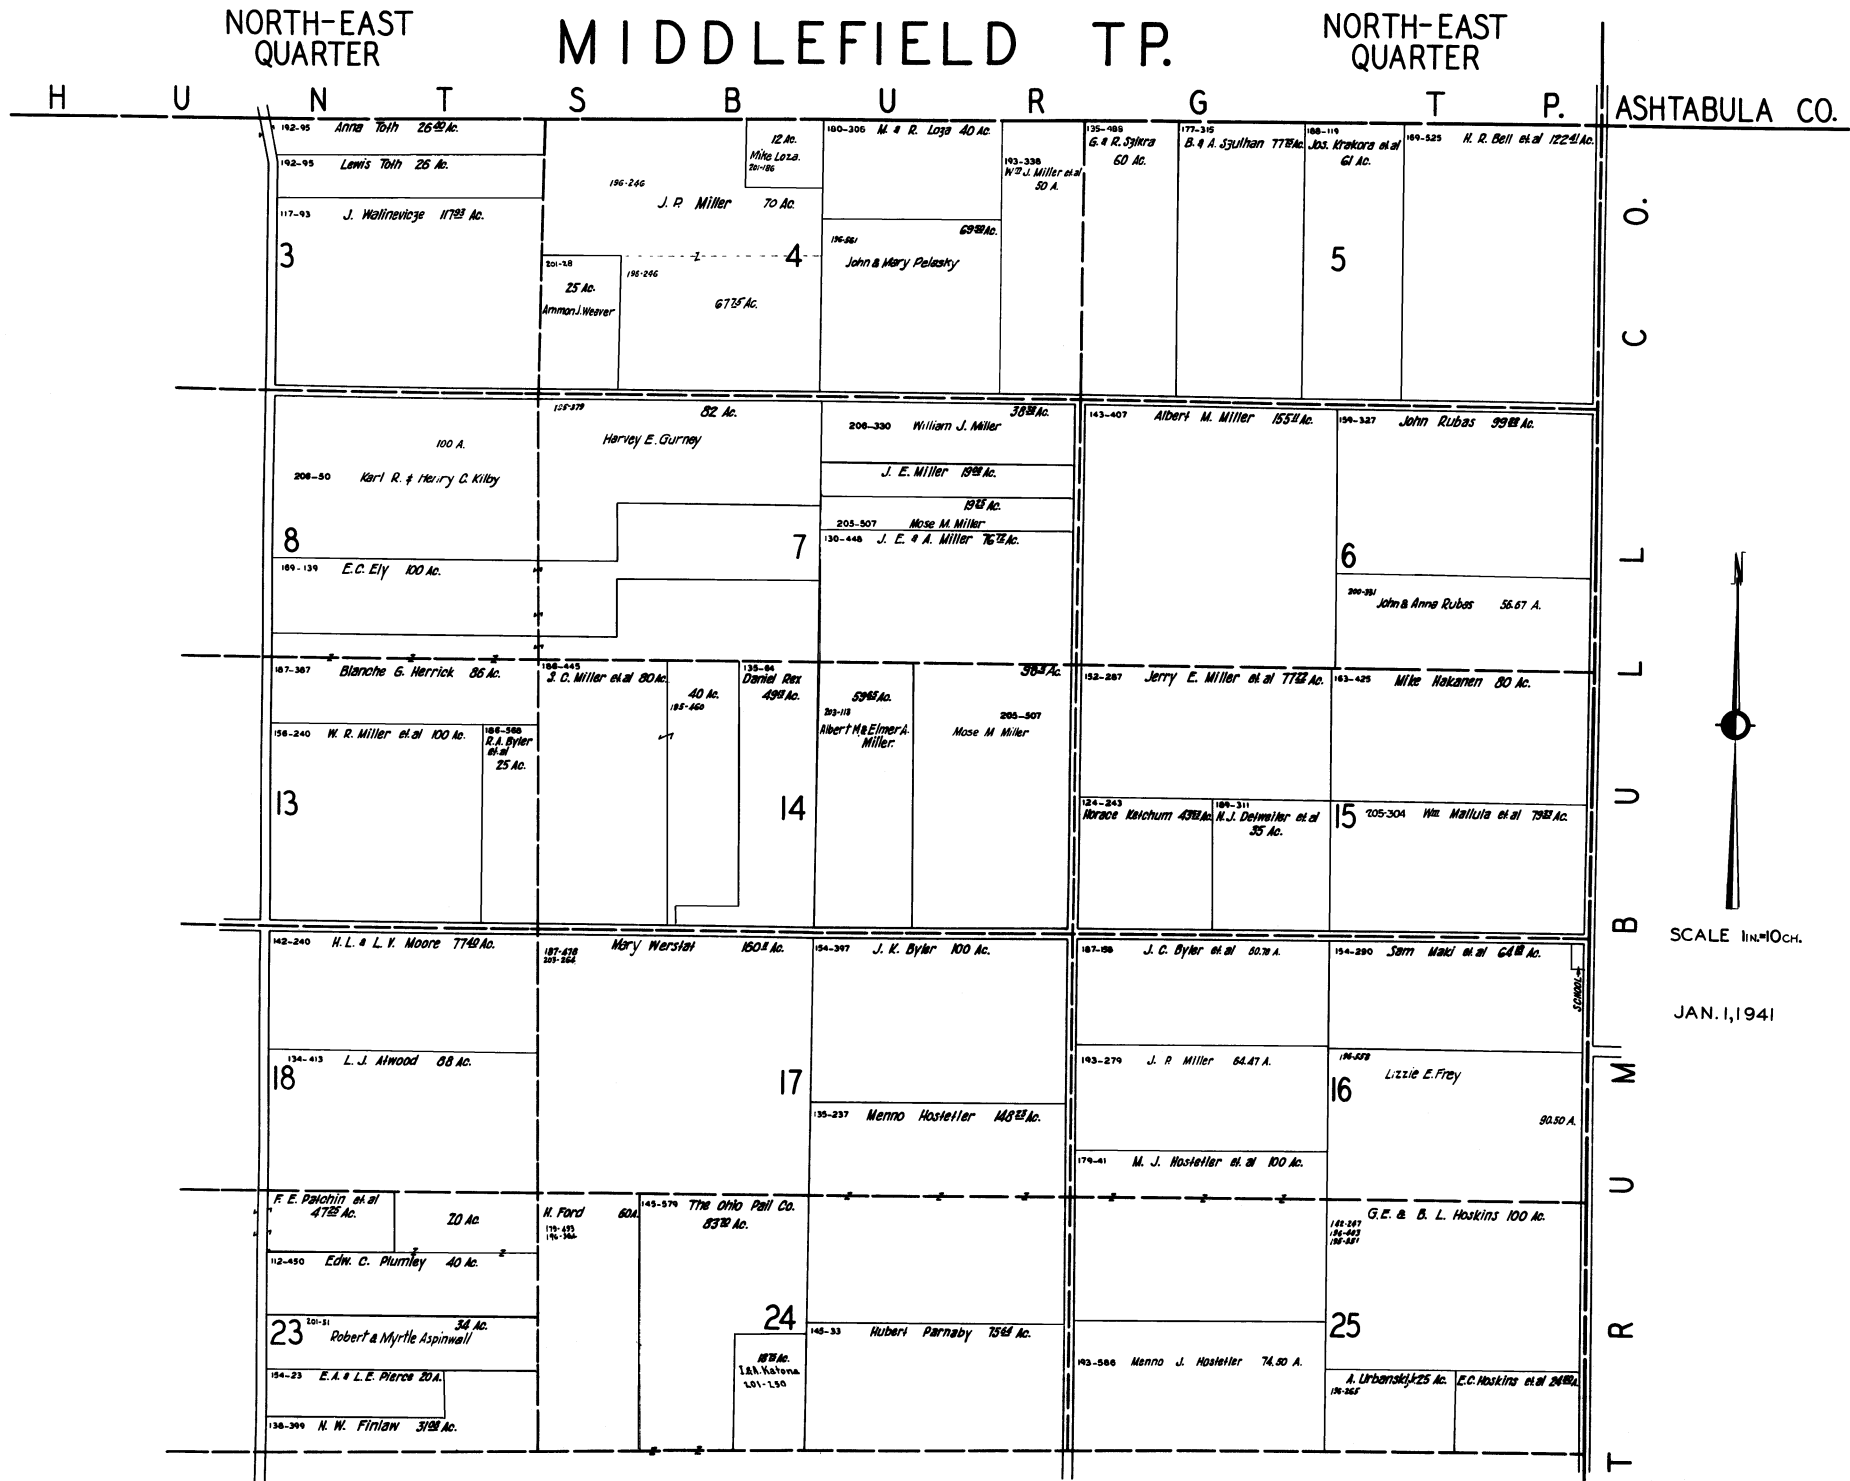

MIDDLEFIELD TWP - N.E. NOT TO SCALE 1941

MIDDLEFIELD TWP - S.E. NOT TO SCALE 1941

Y
T
Z
U
C
O
U
L
L
B
U
M
T
R
U
M
S
H
I
P

SCALE 1in=10CH.

JAN. 1, 1941